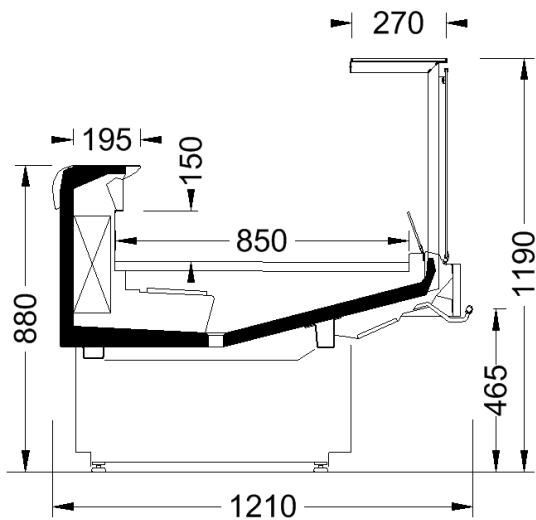

Concept:

- very light aesthetic, similar to a table
- display area closer to customer eyes
- higher working table
- loading height not extreme, 150 to 180 mm
- bistro alike superstructure with fixed top glass, horizontal
- closed base, possibly with legs like a real table
- stainless steel general look
- particularly suitable for the merchandising of premium products

DANAOS 75E

Danaos. 75E:

- vertical tilt-forward glass
- fixed glass top canopy
- front supports
- no lighting
- straight section only:
1250, 1875, 2500, 3750 mm

DANAOS

Danaos.250 75E A

DANAOS 85H / ZS / GC