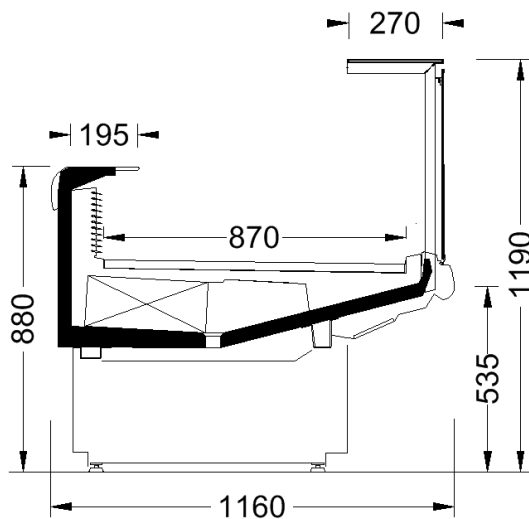

Danaos. 00H ZS A