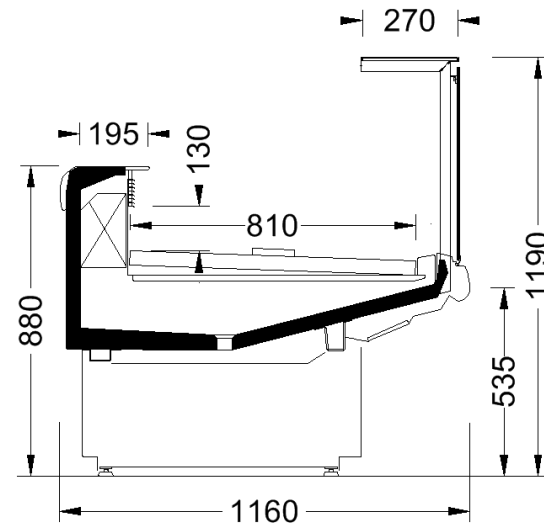

Danaos. 00H GC A