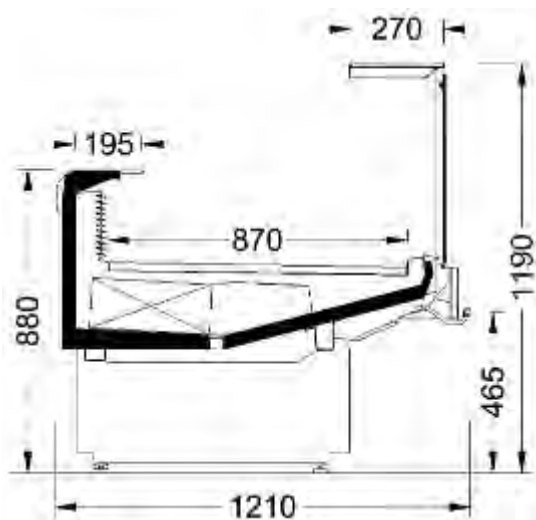

Danaos. 00H ZS A