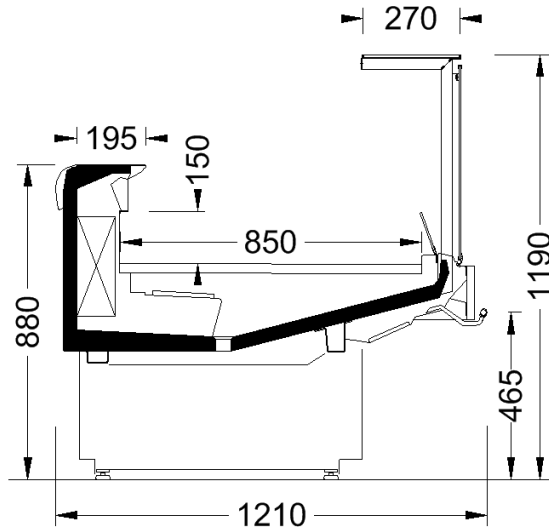

DANAOS with CB or E5 aesthetics

Danaos "Total Inox" fitting:

- Stainless steel front facia
- Base with stainless steel panels
- HD polyurethane endwall with stainless steel facia
- Front stainless steel bumper tube