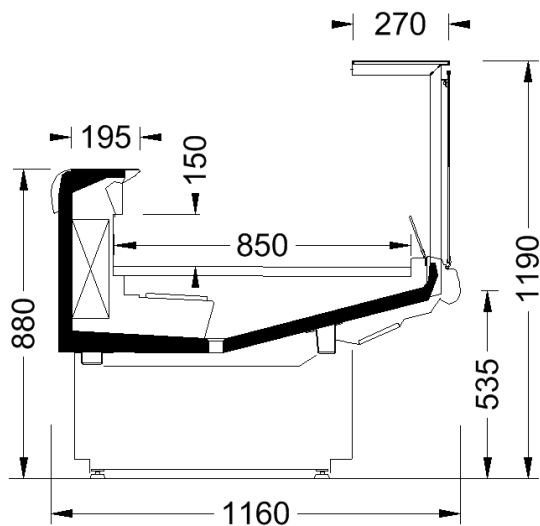

DANAOS with CB or E5 aesthetics

Danaos. 85H A