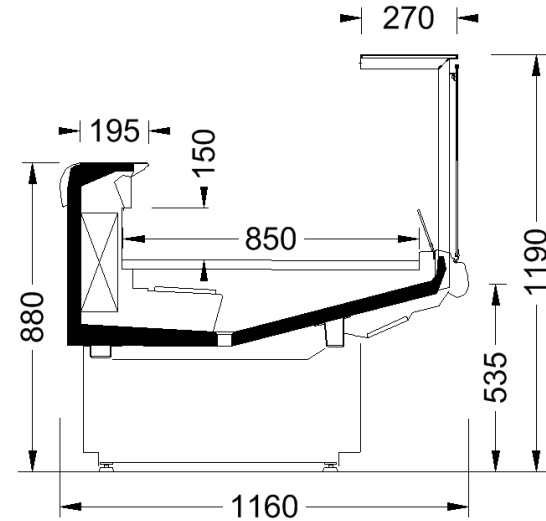

Danaos CB/E5 aesthetics:

- CB or E5 front facia (paintable)
- Base with power coated panels
- Standard Carucco plastic endwall