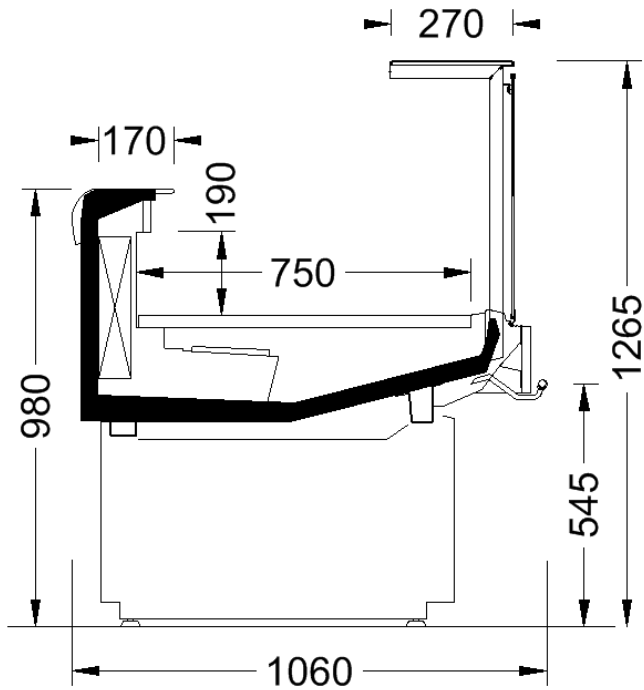

Concept:

- very light aesthetic, similar to a table
- display area closer to customer eyes
- higher working table
- loading height not extreme, 150 to 180 mm
- bistro alike superstructure with fixed top glass, horizontal
- closed base, possibly with legs like a real table
- stainless steel general look
- particularly suitable for the merchandising of premium products

DANAOS 75E

Danaos. 75E:

- vertical tilt-forward glass
- fixed glass top canopy
- front supports
- no lighting
- straight section only:
1250, 1875, 2500, 3750 mm

DANAOS

Danaos.250 75E A

DANAOS 85H / ZS / GC