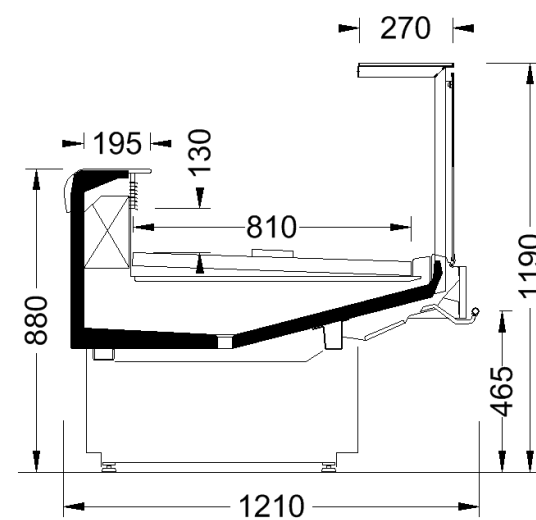

Danaos. 00H GC A